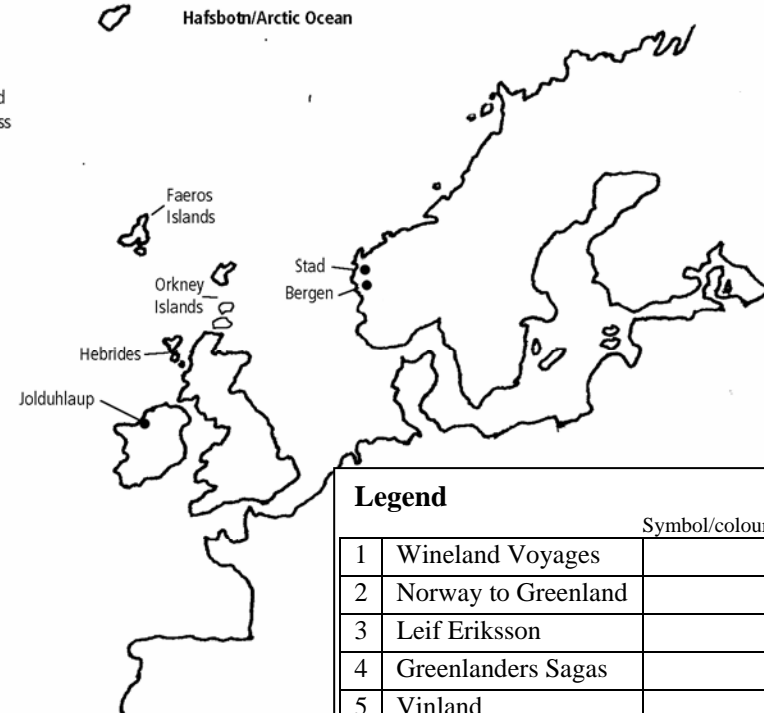

MysteryQuest 28

Support Materials 1 (Activity Sheet)

North Atlantic

Legend		Symbol/colour
1	Wineland Voyages	
2	Norway to Greenland	
3	Leif Eriksson	
4	Greenlanders Sagas	
5	Vinland	
6	Markland	
7	Erik's Sagas	